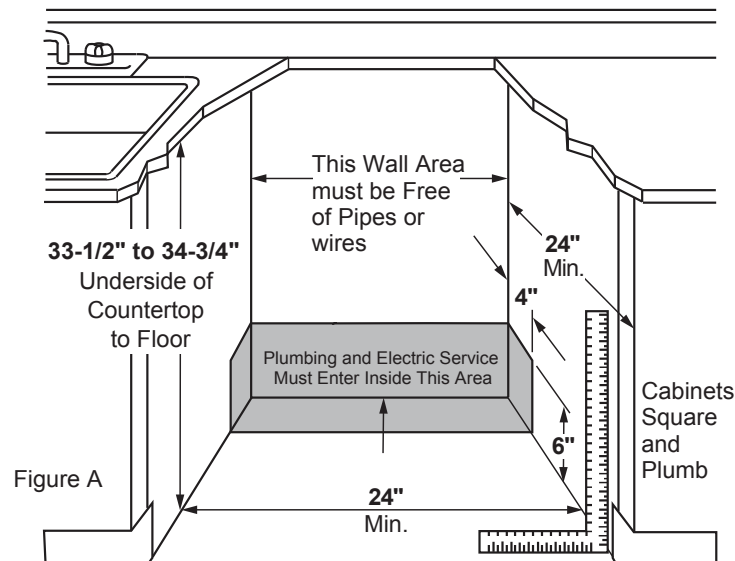

PDT825SGJ/SSJ

GE Profile™ Series Stainless Steel Interior Dishwasher with Hidden Controls

DIMENSIONS AND INSTALLATION INFORMATION (IN INCHES)

ELECTRICAL RATING

Voltage AC.....	120
Hertz.....	60
Total connected load amperage.....	7.2
Calrod® heater watts max.....	415/1000

For use on adequately wired 120-volt, 15-amp circuit having 2-wire service with a separate ground wire. This appliance must be grounded for safe operation.

INSTALLATION INFORMATION: Before installing, consult installation instructions packed with product for current dimensional data.