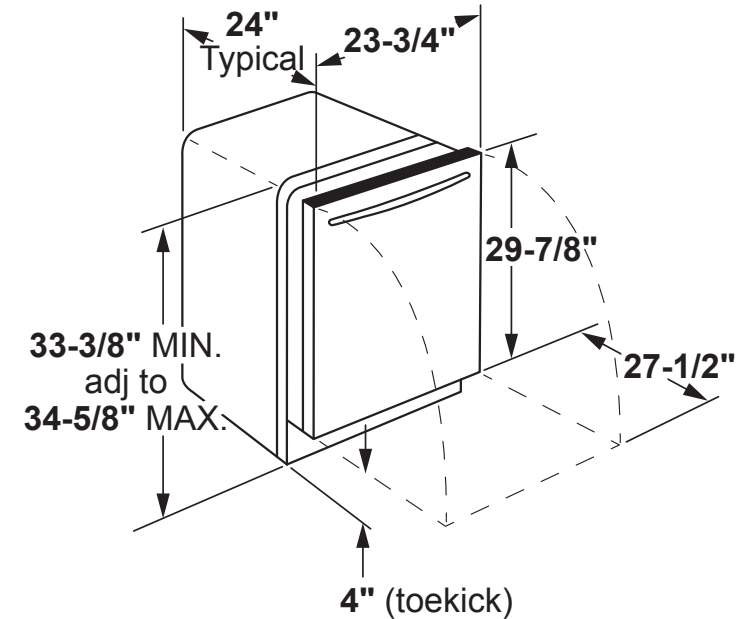

PDT825SGJ/SSJ

GE Profile™ Series Stainless Steel Interior Dishwasher with Hidden Controls

DIMENSIONS AND INSTALLATION INFORMATION (IN INCHES)

ELECTRICAL RATING

Voltage AC.....	120
Hertz.....	60
Total connected load amperage.....	7.2
Calrod® heater watts max.....	415/1000

For use on adequately wired 120-volt, 15-amp circuit having 2-wire service with a separate ground wire. This appliance must be grounded for safe operation.

INSTALLATION INFORMATION: Before installing, consult installation instructions packed with product for current dimensional data.

Easy touch adjustable upper rack with 2 Stem Safe shelves - Quickly adjust the upper rack 2 inches up or down to accommodate tall glassware and 10 ½" plates with plenty of room in the bottom rack for large platters and cookie sheets